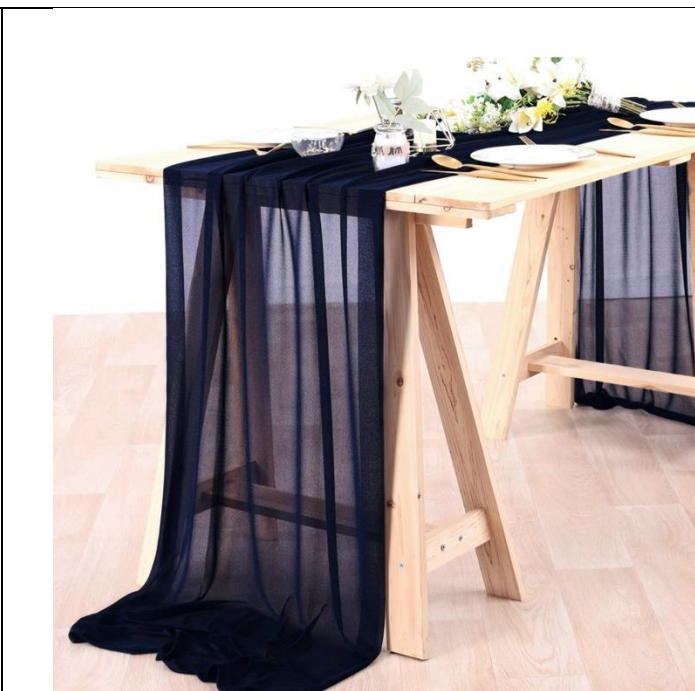

Sweetheart
table
runner
(navy)

1

$5.00