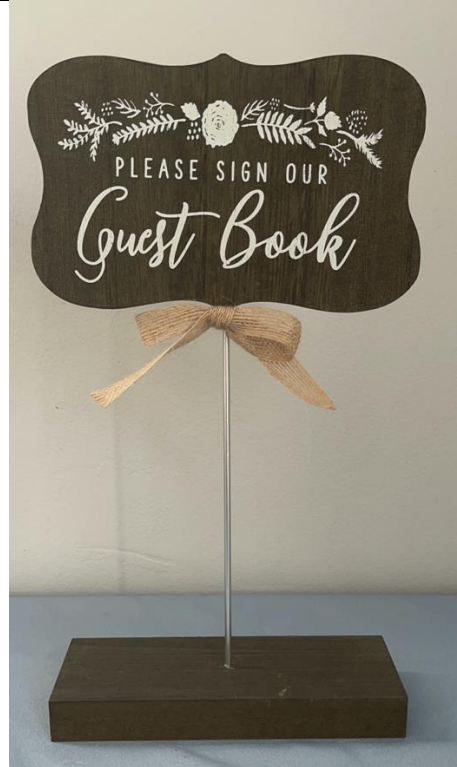

“Cards & Gifts” sign

w: 8 in.
h: 14 in.

1

\$3.00

“Sign our Guestbook” sign

w: 8 in.
h: 14 in.

1

\$3.00

<p>Welcome To Our Wedding</p>	<p>w: 16.5 in. h: 16.5 in.</p>	<p>1</p>	<p>\$5.00</p>	
<p>Open Bar Sign</p>	<p>w: 12 in. h: 5.5 in.</p>	<p>1</p>	<p>\$3.00</p>	
<p>9:45pm Sparkler Exit Reminder Sign</p>		<p>1</p>	<p>\$2.50</p>	

Table Signs

w: 8 in.
h: 6 in.

4

\$2.00

Guestbook
Sign

w: 5 in.
h: 6 in.

1

\$3.00